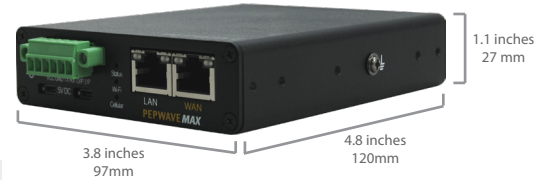

Specifications

MAX BR1 Slim

WAN Interface	1x FE 1x Embedded LTE-A Modem with Redundant SIM Slot
LAN Interface	1x FE
Wi-Fi Interface	802.11b/g/n 150Mbps Wi-Fi WAN or AP
Router Throughput	100Mbps
Recommended Users	60
LTE Modem	Downlink/Uplink Datarate: 100Mbps/50Mbps
LTE-A Modem	Downlink/Uplink Datarate: 300Mbps/50Mbps
Cellular and GPS Antenna Connector	2x SMA Cellular Antenna Connector 1x SMA GPS Antenna Connector 1x RP-SMA Wi-Fi Antenna Connector
Power Input	Micro USB 5V 2A/Terminal Block: 10V – 24V DC
Power Consumption	10W (max.)
Dimensions	1.1 x 3.8 x 4.8 inches 27 x 97 x 120 mm
Weight	0.8 pound 350 grams
Operating Temperature	-40° – 149°F -40° – 65°C
Humidity	15% – 95% (non-condensing)
Certifications	FCC, CE, RoHS, E-Mark, IC EN 61373:1999 IEC 61373:1999 : Shock and Vibration Resistance EN 50155: Railway Applications EN 61000: Electromagnetic Compatibility
Warranty	1-Year Limited Warranty

Ordering Information

Product Code	Carrier/Region	Embedded Modem	4G Bands	3G Bands
4G LTE MAX-BR1-Slim-LTE-E-T	Europe/International	1	4G LTE: B1, B3, B5, B7, B8, B20, B38 (TDD), B40 (TDD), B41 (TDD)	WCDMA/HSPA+/DC-HSPA+: B1, B5, B8

Feature Add-On

Product Code	Feature Pack	Description
MAX-BR1-ADV	Advanced Feature Pack	Package includes a software license key for Advanced Car-Fi Roaming; and SpeedFusion and IPsec X.509 Certificate Support
PVN-LC-05	PepVPN License Key for Velocity and BR1 family	Enables up to 5 PepVPN connections
MAX-BR1-ADV	Advanced Feature Pack	Enables up to 20 PepVPN connections

Features

WAN

Support for PPPoE, Static IP, DHCP
WAN Link Health Check
Bandwidth Allowance Monitor
Support for Dynamic DNS services
WAN Port Convertible into LAN Port

LAN

DHCP Server for LAN Clients
Extended DHCP Options
DHCP Reservation
DNS Proxy for LAN Clients
VLAN on LAN Support
Port-Based VLAN

Security

Stateful Firewall

DoS Prevention
Web Blocking
Web Filtering Blacklists

Complete VPN Solution

PepVPN / SpeedFusion Hot Failover
Site-to-Site VPN
Hot Failover
256-bit AES Encryption
Pre-shared Key Authentication
Dynamic Routing
X.509 Certificate Support^
IPsec VPN (Network-to-Network)

Networking

NAT and IP Forwarding
Static Routes

Port Forwarding
Many to One, One to One NAT
NAT Pool
SIP ALG, H.323 ALG
UPnP, NAT-PMP
BGP, OSPFv2 and RIPv2 Support

Advanced QoS

Individual Bandwidth Limit
Application Prioritization
SIP, HTTPS, VPN QoS
Custom Application QoS

Device Management

InControl 2 Cloud Management
Router Utility Mobile App
Active Client & Session Lists

Bandwidth Usage Statistics

Web Reporting Services
Syslog Service
SNMP v1, v2c and v3

Global Positioning System

Integrated GPS
Device Location Map
Location Tracking Data
Fleet Management with InControl 2

Package Content

MAX BR1 Slim
1x 5dBi Wi-Fi Antenna
1x GPS Antenna
2x 2dBi 4G LTE Antennas

^ Feature is available as an upgrade