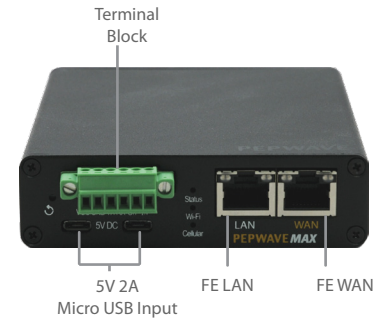

Specifications

MAX BR1 Slim

WAN Interface	1x FE 1x Embedded LTE-A Modem with Redundant SIM Slot
LAN Interface	1x FE
Wi-Fi Interface	802.11b/g/n 150Mbps Wi-Fi WAN or AP
Router Throughput	100Mbps
Recommended Users	60
LTE Modem	Downlink/Uplink Datarate: 100Mbps/50Mbps
LTE-A Modem	Downlink/Uplink Datarate: 300Mbps/50Mbps
Cellular and GPS Antenna Connector	2x SMA Cellular Antenna Connector 1x SMA GPS Antenna Connector 1x RP-SMA Wi-Fi Antenna Connector
Power Input	Micro USB 5V 2A/Terminal Block: 10V – 24V DC
Power Consumption	10W (max.)
Dimensions	1.1 x 3.8 x 4.8 inches 27 x 97 x 120 mm
Weight	0.8 pound 350 grams
Operating Temperature	-40° – 149°F -40° – 65°C
Humidity	15% – 95% (non-condensing)
Certifications	FCC, CE, RoHS, E-Mark, IC EN 61373:1999 IEC 61373:1999 : Shock and Vibration Resistance EN 50155: Railway Applications EN 61000: Electromagnetic Compatibility
Warranty	1-Year Limited Warranty

Ordering Information

Product Code	Carrier/Region	Embedded Modem	4G Bands	3G Bands
4G LTE MAX-BR1-Slim-LTE-E-T	Europe/International	1	4G LTE: B1, B3, B5, B7, B8, B20, B38 (TDD), B40 (TDD), B41 (TDD)	WCDMA/HSPA+/DC-HSPA+: B1, B5, B8

Feature Add-On

Product Code	Feature Pack	Description
MAX-BR1-ADV	Advanced Feature Pack	Package includes a software license key for Advanced Car-Fi Roaming; and SpeedFusion and IPsec X.509 Certificate Support
PVN-LC-05	PepVPN License Key for Velocity and BR1 family	Enables up to 5 PepVPN connections
MAX-BR1-ADV	Advanced Feature Pack	Enables up to 20 PepVPN connections

Features

WAN

Support for PPPoE, Static IP, DHCP
WAN Link Health Check
Bandwidth Allowance Monitor
Support for Dynamic DNS services
WAN Port Convertible into LAN Port

LAN

DHCP Server for LAN Clients
Extended DHCP Options
DHCP Reservation
DNS Proxy for LAN Clients
VLAN on LAN Support
Port-Based VLAN

Security

Stateful Firewall

DoS Prevention
Web Blocking
Web Filtering Blacklists

Complete VPN Solution

PepVPN / SpeedFusion Hot Failover
Site-to-Site VPN
Hot Failover
256-bit AES Encryption
Pre-shared Key Authentication
Dynamic Routing
X.509 Certificate Support^
IPsec VPN (Network-to-Network)

Networking

NAT and IP Forwarding
Static Routes

Port Forwarding
Many to One, One to One NAT
NAT Pool
SIP ALG, H.323 ALG
UPnP, NAT-PMP
BGP, OSPFv2 and RIPv2 Support

Advanced QoS

Individual Bandwidth Limit
Application Prioritization
SIP, HTTPS, VPN QoS
Custom Application QoS

Device Management

InControl 2 Cloud Management
Router Utility Mobile App
Active Client & Session Lists

Bandwidth Usage Statistics

Web Reporting Services
Syslog Service
SNMP v1, v2c and v3

Global Positioning System

Integrated GPS
Device Location Map
Location Tracking Data
Fleet Management with InControl 2

Package Content

MAX BR1 Slim
1x 5dBi Wi-Fi Antenna
1x GPS Antenna
2x 2dBi 4G LTE Antennas

^ Feature is available as an upgrade