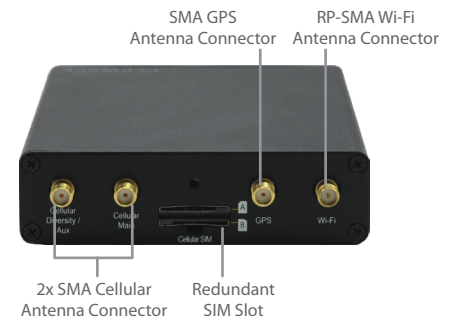

Specifications

MAX BR1 Slim

WAN Interface	1x FE 1x Embedded LTE-A Modem with Redundant SIM Slot
LAN Interface	1x FE
Wi-Fi Interface	802.11b/g/n 150Mbps Wi-Fi WAN or AP
Router Throughput	100Mbps
Recommended Users	60
LTE Modem	Downlink/Uplink Datarate: 100Mbps/50Mbps
LTE-A Modem	Downlink/Uplink Datarate: 300Mbps/50Mbps
Cellular and GPS Antenna Connector	2x SMA Cellular Antenna Connector 1x SMA GPS Antenna Connector 1x RP-SMA Wi-Fi Antenna Connector
Power Input	Micro USB 5V 2A/Terminal Block: 10V – 24V DC
Power Consumption	10W (max.)
Dimensions	1.1 x 3.8 x 4.8 inches 27 x 97 x 120 mm
Weight	0.8 pound 350 grams
Operating Temperature	-40° – 149°F -40° – 65°C
Humidity	15% – 95% (non-condensing)
Certifications	FCC, CE, RoHS, E-Mark, IC EN 61373:1999 IEC 61373:1999 : Shock and Vibration Resistance EN 50155: Railway Applications EN 61000: Electromagnetic Compatibility
Warranty	1-Year Limited Warranty

Ordering Information

Product Code	Carrier/Region	Embedded Modem	4G Bands	3G Bands
4G LTE MAX-BR1-Slim-LTE-E-T	Europe/International	1	4G LTE: B1, B3, B5, B7, B8, B20, B38 (TDD), B40 (TDD), B41 (TDD)	WCDMA/HSPA+/DC-HSPA+: B1, B5, B8

Feature Add-On

Product Code	Feature Pack	Description
MAX-BR1-ADV	Advanced Feature Pack	Package includes a software license key for Advanced Car-Fi Roaming; and SpeedFusion and IPsec X.509 Certificate Support
PVN-LC-05	PepVPN License Key for Velocity and BR1 family	Enables up to 5 PepVPN connections
MAX-BR1-ADV	Advanced Feature Pack	Enables up to 20 PepVPN connections

Features

WAN

Support for PPPoE, Static IP, DHCP
WAN Link Health Check
Bandwidth Allowance Monitor
Support for Dynamic DNS services
WAN Port Convertible into LAN Port

LAN

DHCP Server for LAN Clients
Extended DHCP Options
DHCP Reservation
DNS Proxy for LAN Clients
VLAN on LAN Support
Port-Based VLAN

Security

Stateful Firewall

DoS Prevention
Web Blocking
Web Filtering Blacklists

Complete VPN Solution

PepVPN / SpeedFusion Hot Failover
Site-to-Site VPN
Hot Failover
256-bit AES Encryption
Pre-shared Key Authentication
Dynamic Routing
X.509 Certificate Support^
IPsec VPN (Network-to-Network)

Networking

NAT and IP Forwarding
Static Routes

Port Forwarding
Many to One, One to One NAT
NAT Pool
SIP ALG, H.323 ALG
UPnP, NAT-PMP
BGP, OSPFv2 and RIPv2 Support

Advanced QoS

Individual Bandwidth Limit
Application Prioritization
SIP, HTTPS, VPN QoS
Custom Application QoS

Device Management

InControl 2 Cloud Management
Router Utility Mobile App
Active Client & Session Lists

Bandwidth Usage Statistics

Web Reporting Services
Syslog Service
SNMP v1, v2c and v3

Global Positioning System

Integrated GPS
Device Location Map
Location Tracking Data
Fleet Management with InControl 2

Package Content

MAX BR1 Slim
1x 5dBi Wi-Fi Antenna
1x GPS Antenna
2x 2dBi 4G LTE Antennas

^ Feature is available as an upgrade